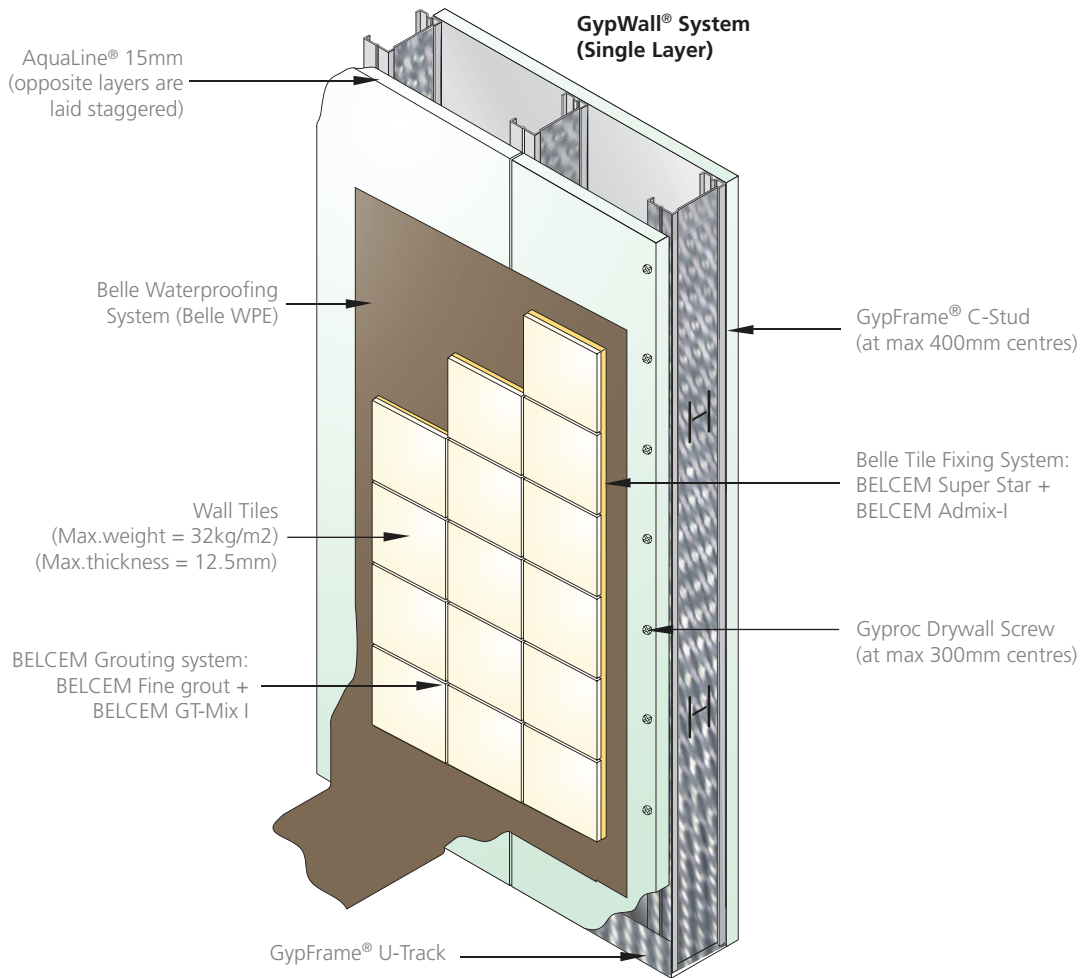

Moisture Resistant Wall Solution

Gyproc GypWall® Classic Moisture Resistant Wall system provides extra moisture resistant properties that are ideal for wet area applications i.e. toilets, bathrooms and kitchens.

Option 1

Option 2 (Kerb)