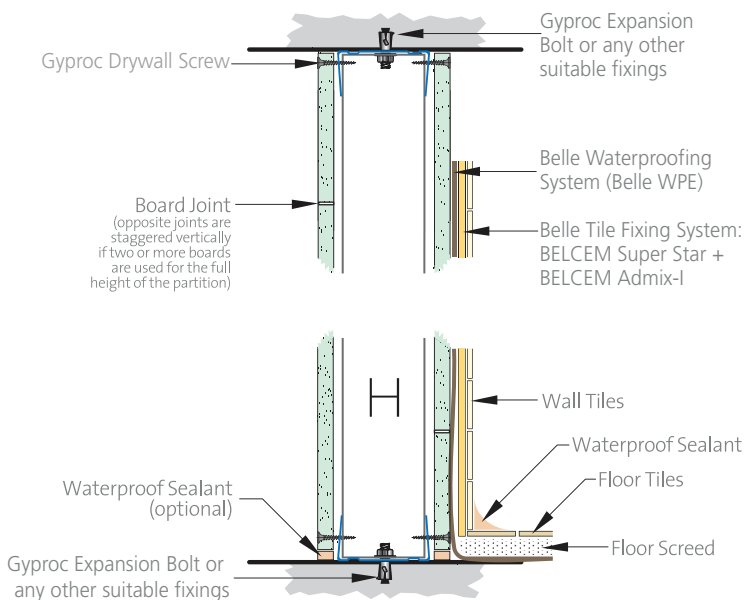

Moisture Resistant Wall Solution

Gyproc GypWall® Classic Moisture Resistant Wall system provides extra moisture resistant properties that are ideal for wet area applications i.e. toilets, bathrooms and kitchens.

Option 1

Option 2 (Kerb)